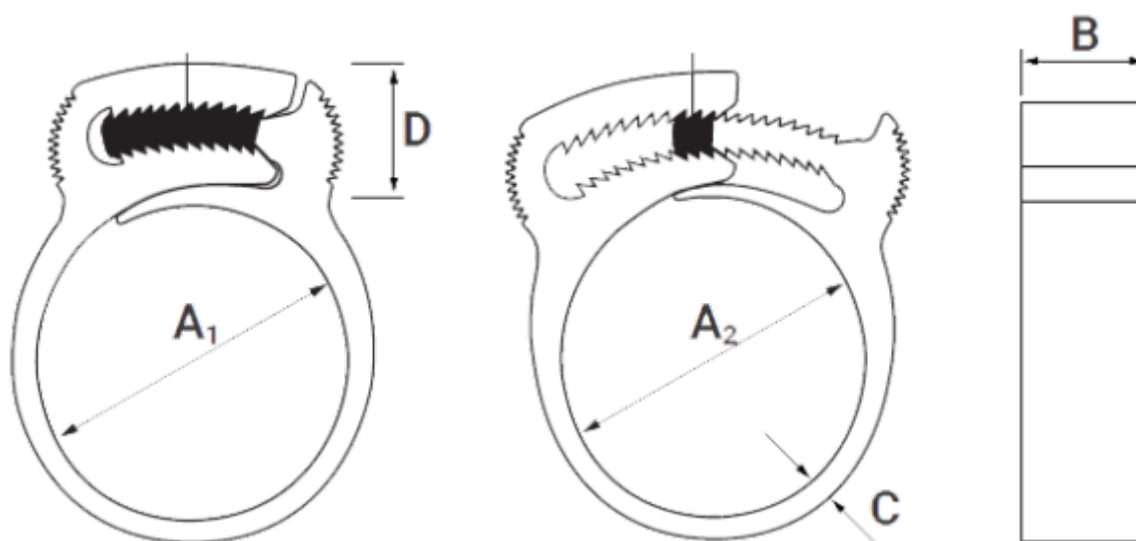

# Data Sheet

Article number: 5641

Description: KLEEclips type 163 Ø162.2-169.3

## Measures

A1	= 163.0
A2	= 171.0
B	= 9.5
C	= 2.5
D	= 16.0
Size	= 163
Weight (g)	= 190